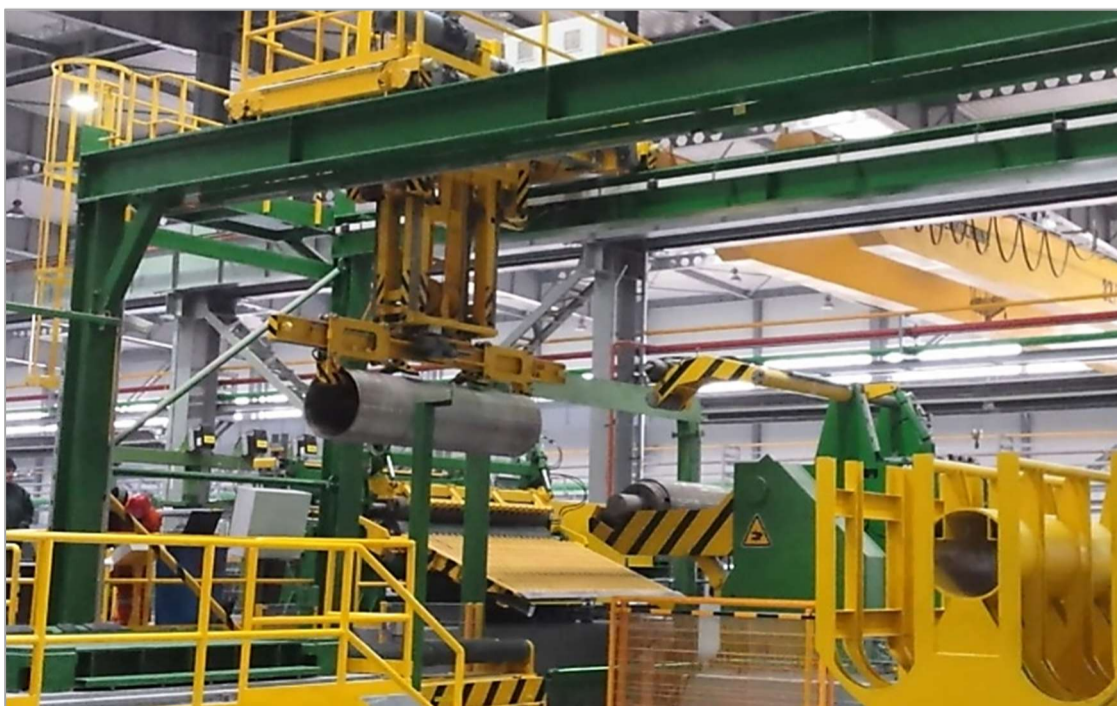

SAS TRINEC
ESTD 1885

TECHNOLOGICAL CRANES AND MANIPULATORS

SAS Třinec, a.s. specializes in the development of industrial fully automatic lifting devices and manipulators for handling loads with high requirements for resistance to environmental conditions (dustiness, high temperature, space limitations, etc.) and specific shape characteristics of the loads.