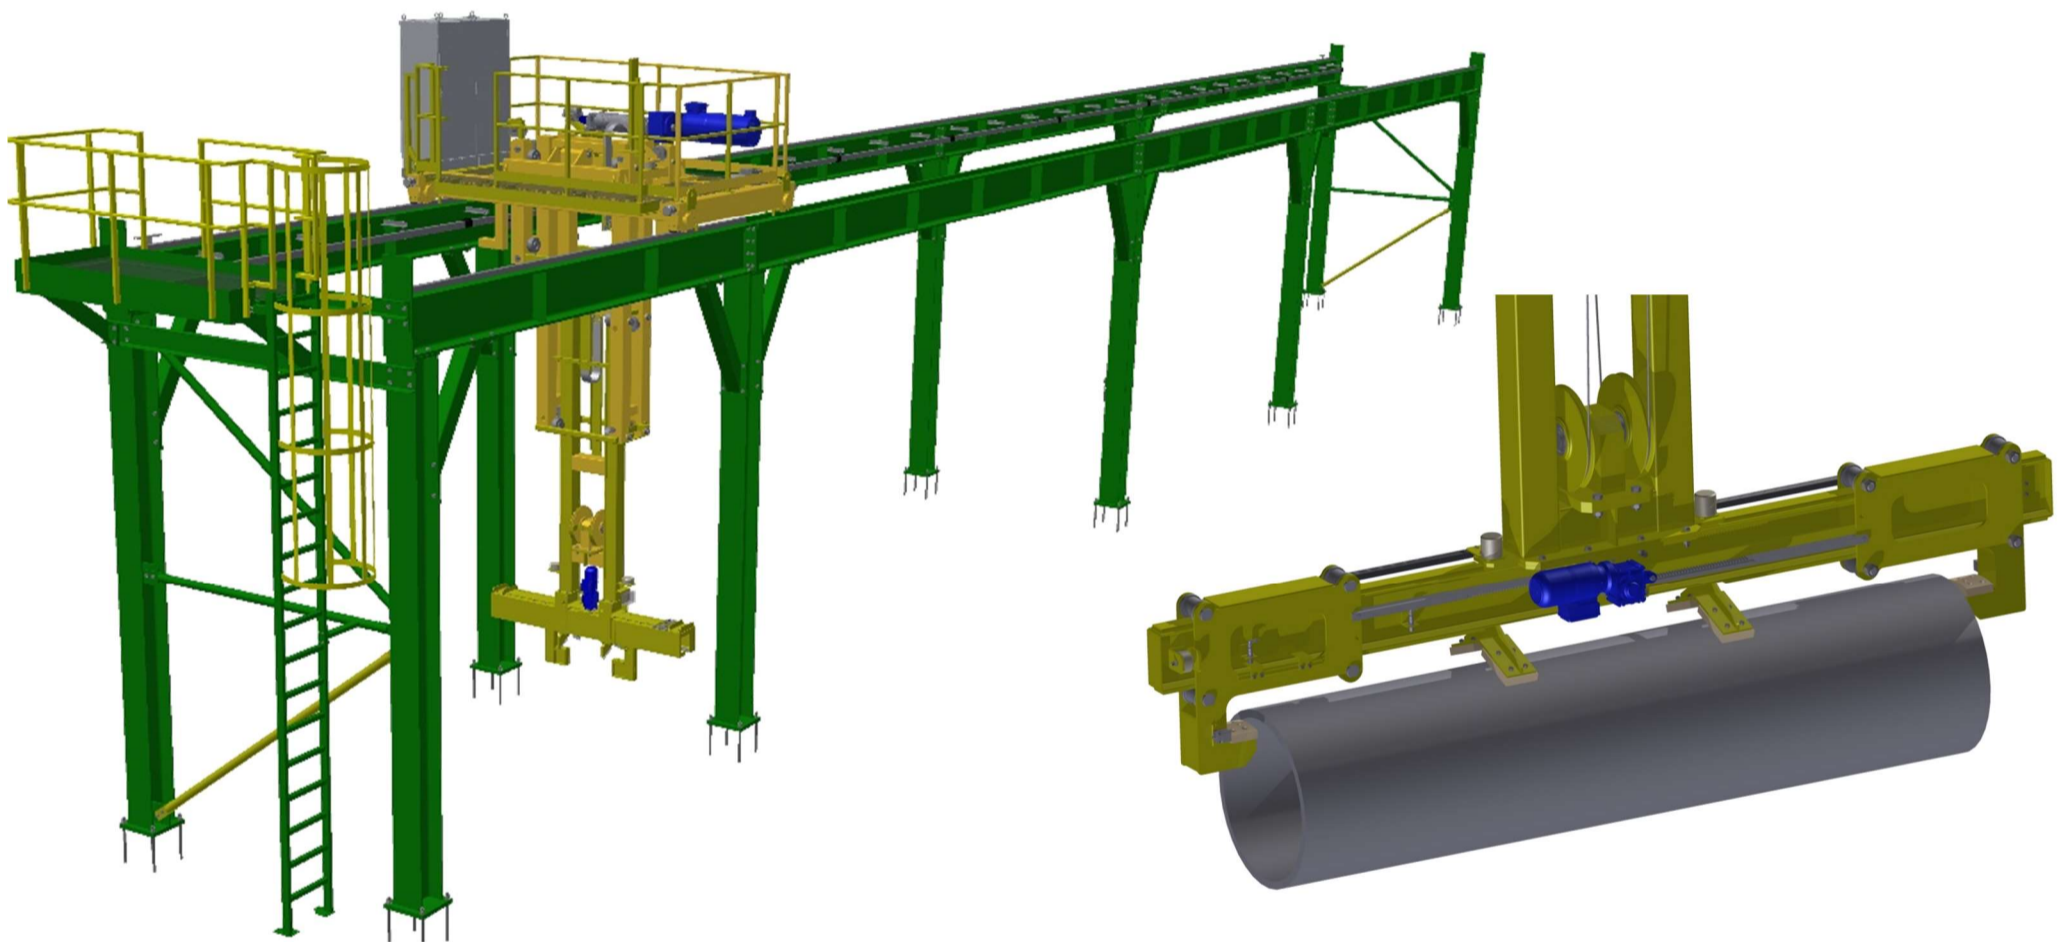

SAS TRINEC
ESTD 1885

TECHNOLOGICAL CRANES AND MANIPULATORS

SAS Třinec, a.s. specializes in the development of industrial fully automatic lifting devices and manipulators for handling loads with high requirements for resistance to environmental conditions (dustiness, high temperature, space limitations, etc.) and specific shape characteristics of the loads.