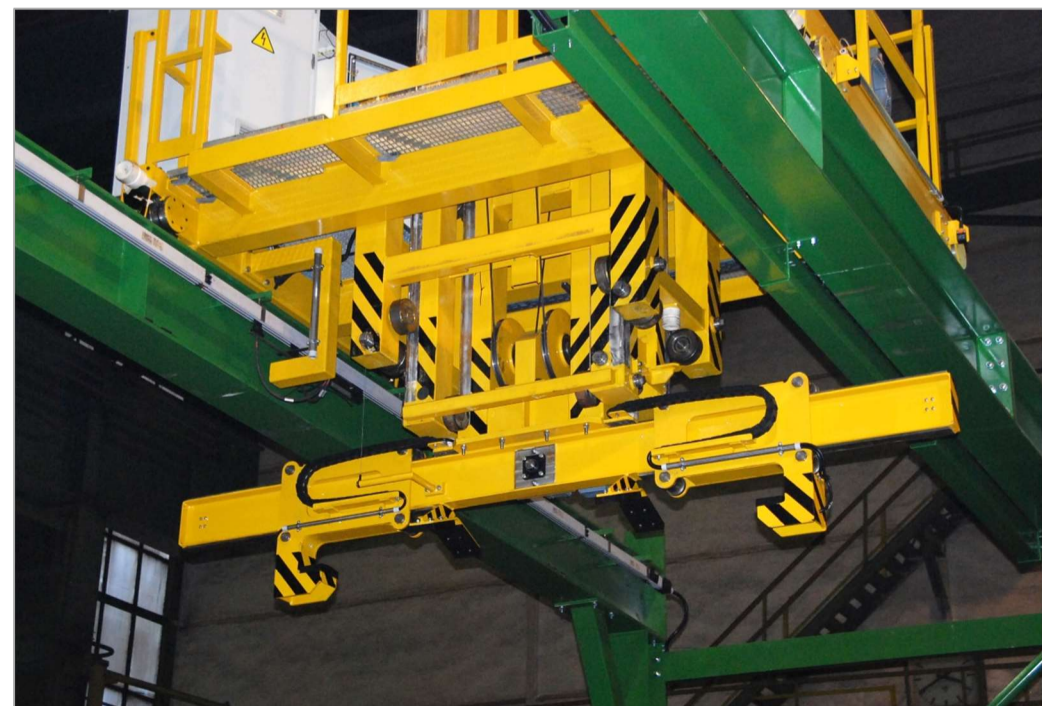

SAS TRINEC
ESTD 1885

TECHNOLOGICAL CRANES AND MANIPULATORS

SAS Třinec, a.s. specializes in the development of industrial fully automatic lifting devices and manipulators for handling loads with high requirements for resistance to environmental conditions (dustiness, high temperature, space limitations, etc.) and specific shape characteristics of the loads.